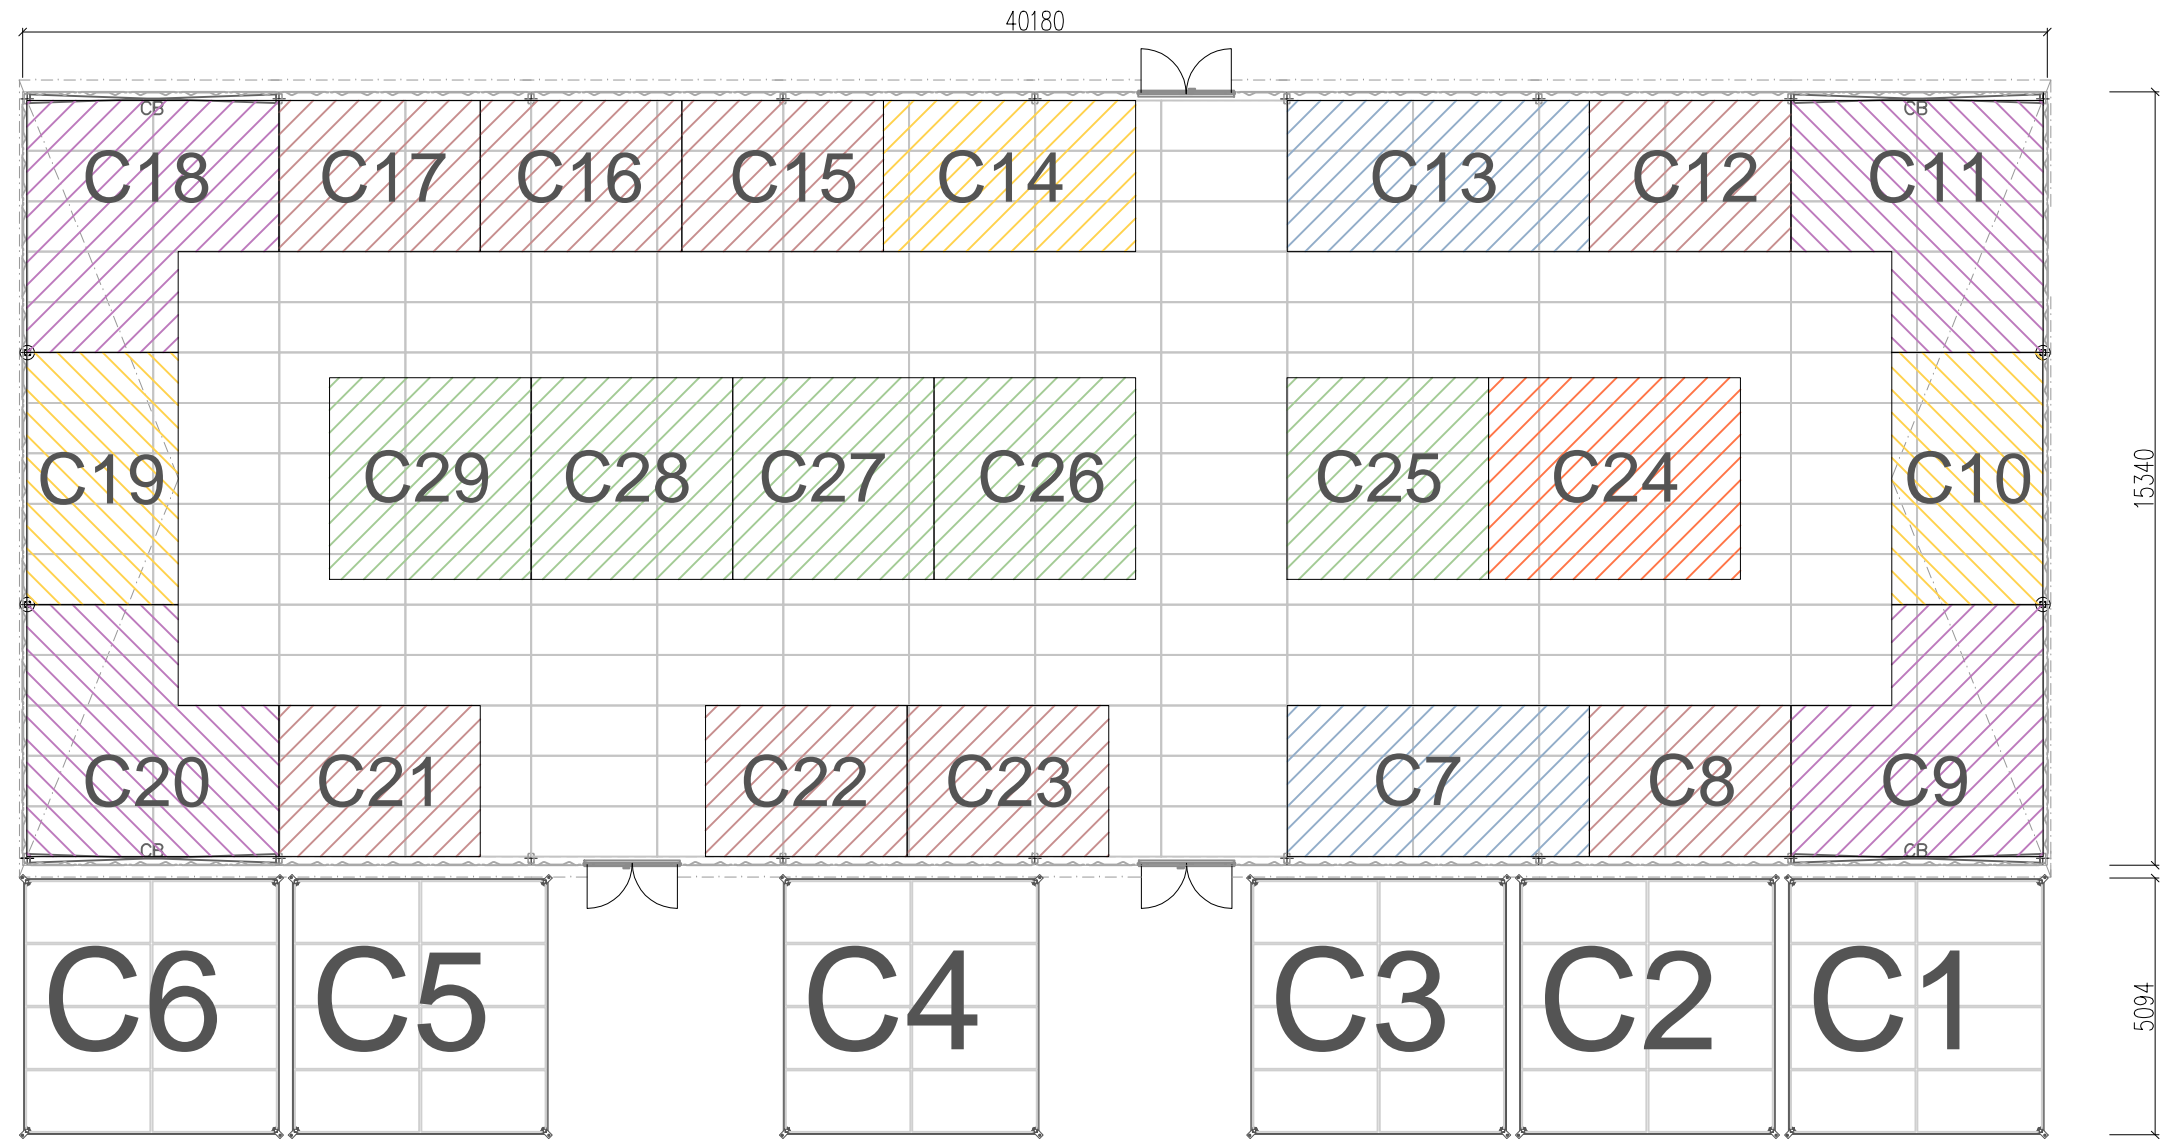

Alu Hall 15_325_5x40

Pyramide 5x5

- 12x exhibition stand 3x3
- 26x exhibition stand 3x4
- 3x exhibition stand 3x5
- 13x exhibition stand 3x6
- 16x exhibition stand 4x4
- 1x exhibition stand 4x5
- 4x exhibition stand 5x5 (21m²)

- Pushbar Gastür
- Pushbar Nottür
- CB Cross Brace (no passage)

DE BOER committed to your success www.deboer.com	Description: Expozone C		
	File name: DE131114	Drawing no: 003	Rev:
Client Sustainable Community vzw	WBS: ----	Units: mm	Size: A3
Project Green Expo Gent	Contr.no: ----	Scale: 1:150	
Project location Gent, Belgium	Drawn by: R. Moczyk	Date: 13.11.2013	
	Modified by:	Date: 14.11.2013	