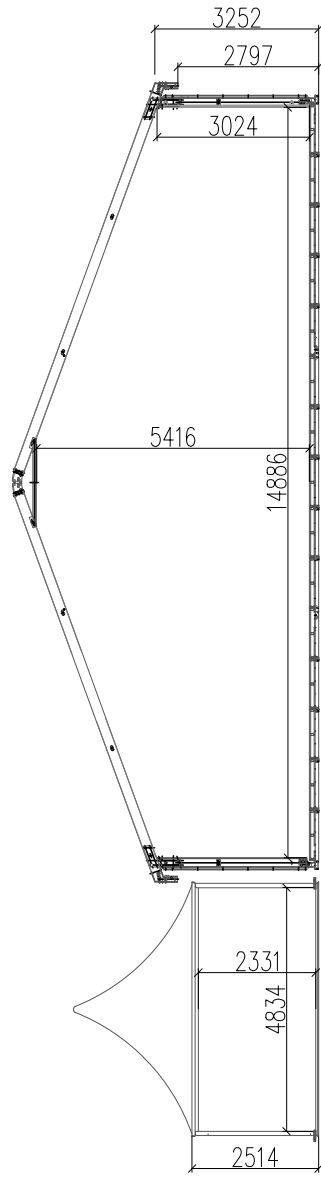

Alu Hall 15_325_5x40

Pyramide 5x5

- 12x exhibition stand 3x3
- 26x exhibition stand 3x4
- 3x exhibition stand 3x5
- 13x exhibition stand 3x6
- 16x exhibition stand 4x4
- 1x exhibition stand 4x5
- 4x exhibition stand 5x5 (21m²)

- Pushbar Gastür
- Pushbar Nottür
- CB Cross Brace (no passage)

DE BOER committed to your success www.deboer.com	Description: Expozone C		
	File name: DE131114	Drawing no: 003	Rev:
Client Sustainable Community vzw	WBS: ----	Units: mm	Size: A3
Project Green Expo Gent	Contr.no: ----	Scale: 1:150	
Project location Gent, Belgium	Drawn by: R. Moczyk	Date: 13.11.2013	
	Modified by:	Date: 14.11.2013	