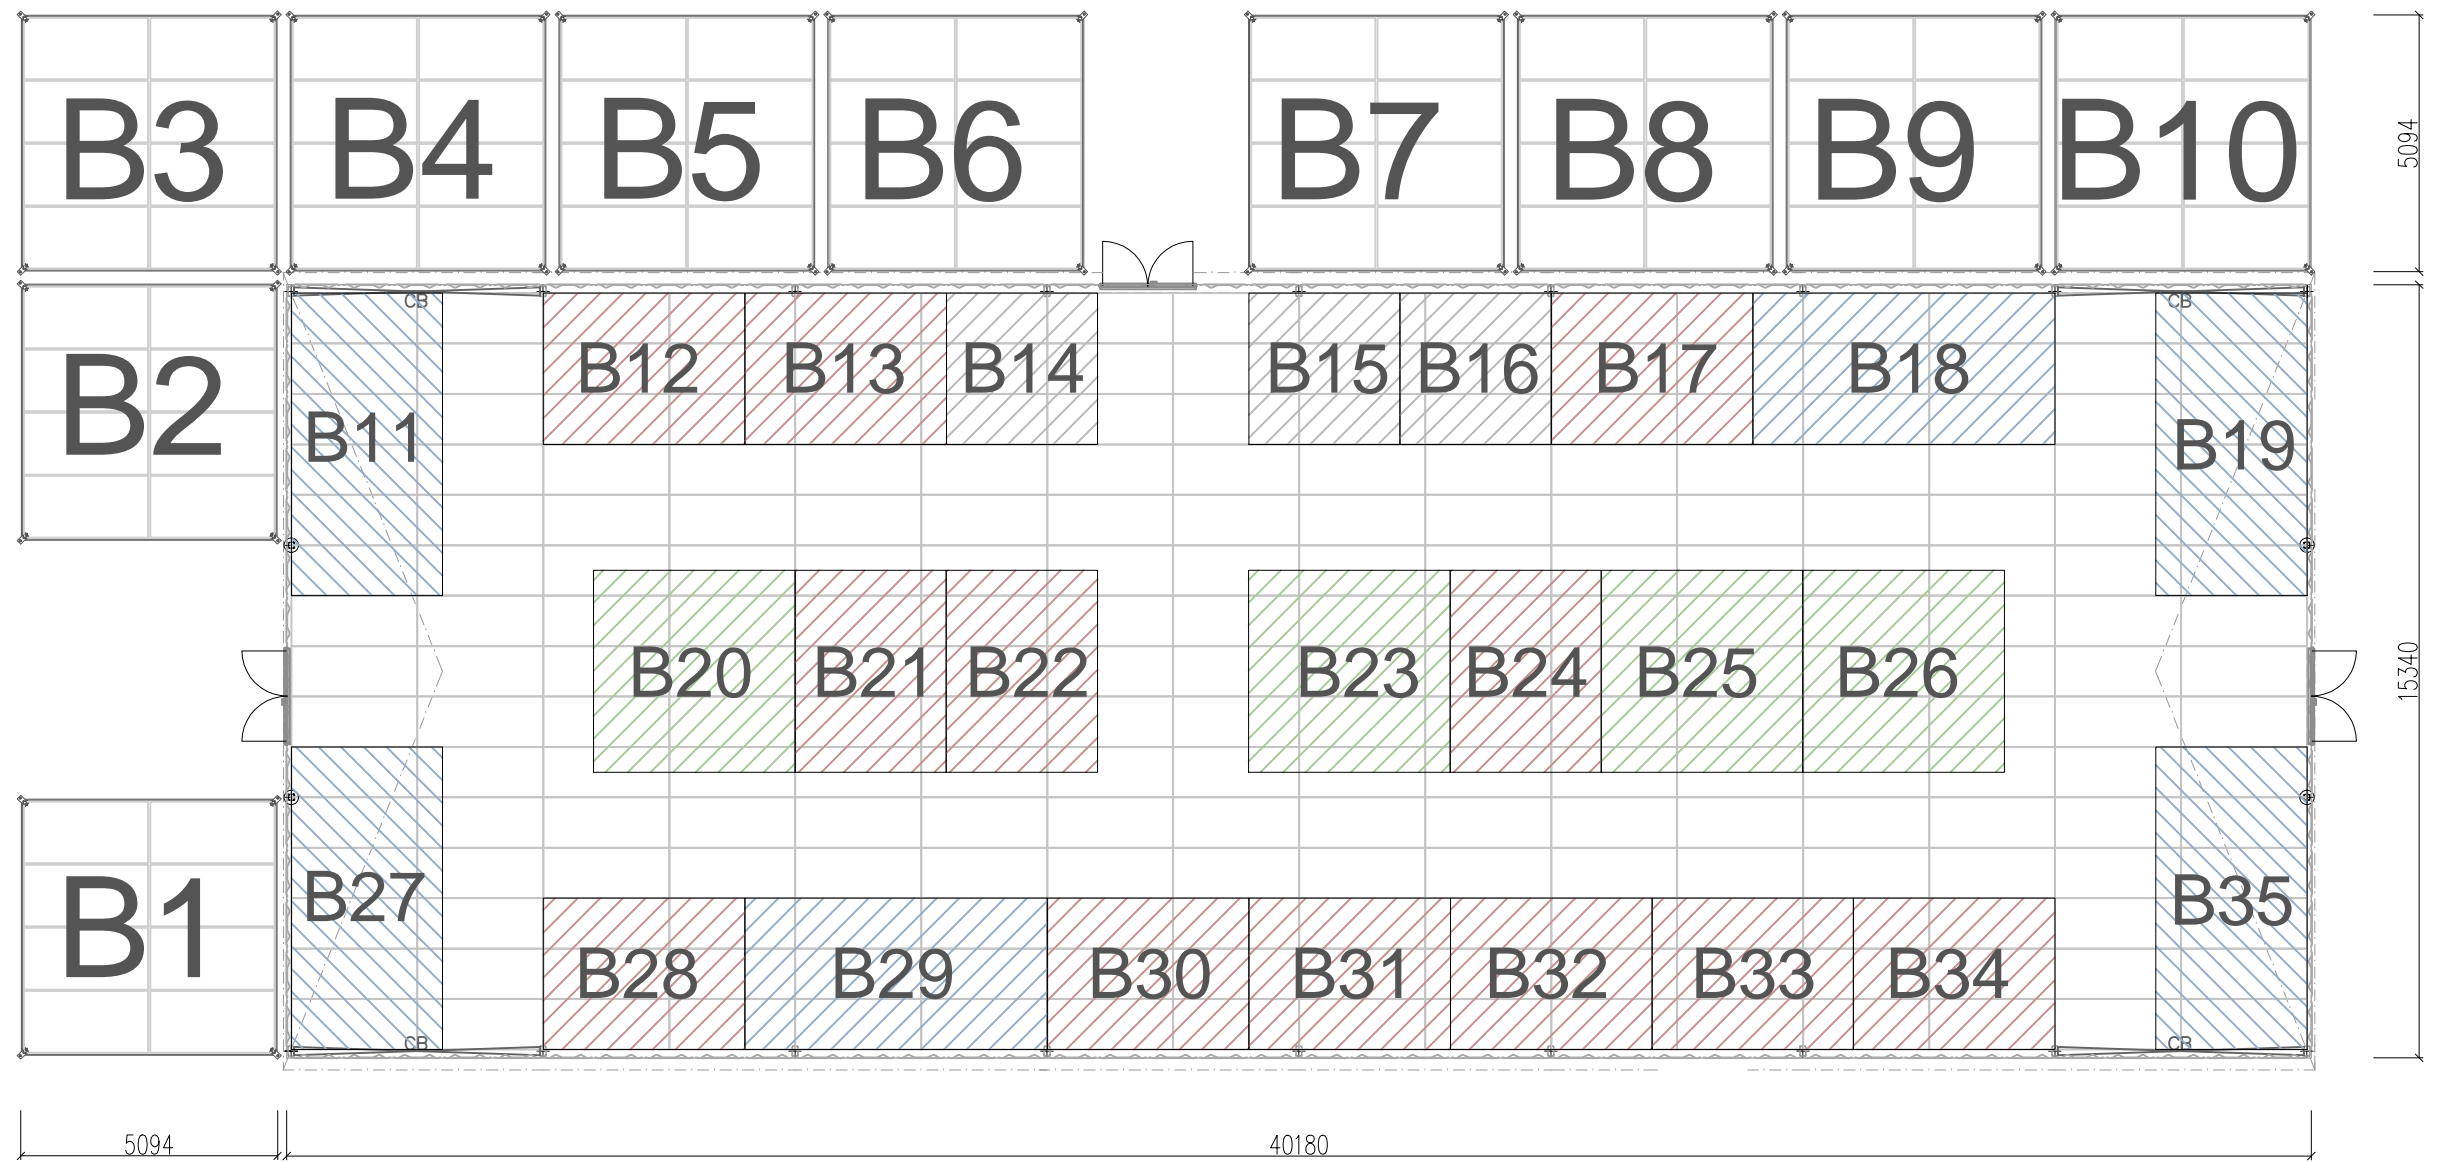

Pyramide 5x5

Alu Hall 15_325_5x40

DE BOER committed to your success www.deboer.com	Description: Expozone B		
	File name: DE131114	Drawing no: 002	Rev:
Client Sustainable Community vzw	WBS: ----	Units: mm	Size: A3
Project Green Expo Gent	Contr.no: ----	Scale: 1:150	
Project location Gent, Belgium	Drawn by: R. Moczyk	Date: 13.11.2013	
	Modified by:	Date: 14.11.2013	