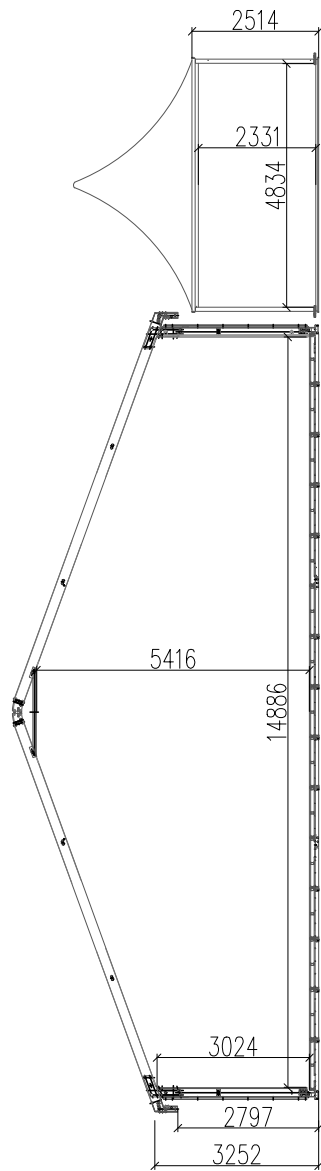

Pyramide 5x5

Alu Hall 15_325_5x40

DE BOER committed to your success www.deboer.com	Description: Expozone B		
	File name: DE131114	Drawing no: 002	Rev:
Client Sustainable Community vzw	WBS: ----	Units: mm	Size: A3
Project Green Expo Gent	Contr.no: ----	Scale: 1:150	
Project location Gent, Belgium	Drawn by: R. Moczyk	Date: 13.11.2013	
	Modified by:	Date: 14.11.2013	