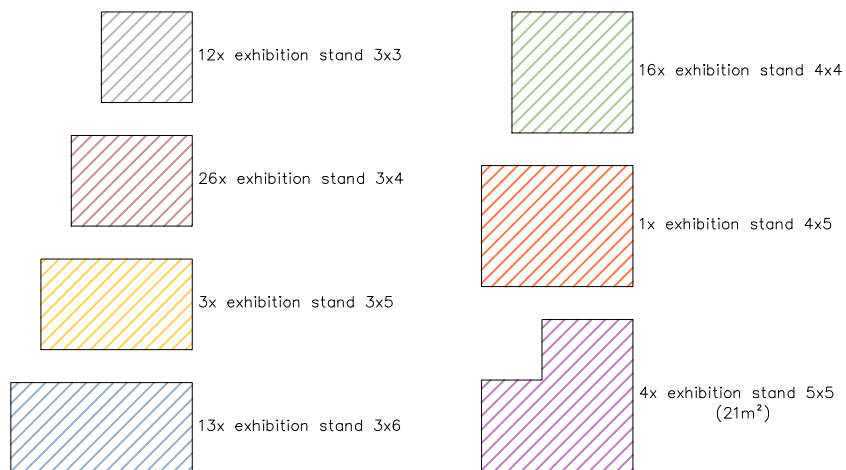

Pyramide 5x5

Alu Hall 15_325_5x40

DE BOER committed to your success www.deboer.com	Description: Expozone B		
	File name: DE131114	Drawing no: 002	Rev:
Client Sustainable Community vzw	WBS: ----	Units: mm	Size: A3
Project Green Expo Gent	Contr.no: ----	Scale: 1:150	
Project location Gent, Belgium	Drawn by: R. Moczyk	Date: 13.11.2013	
	Modified by:	Date: 14.11.2013	