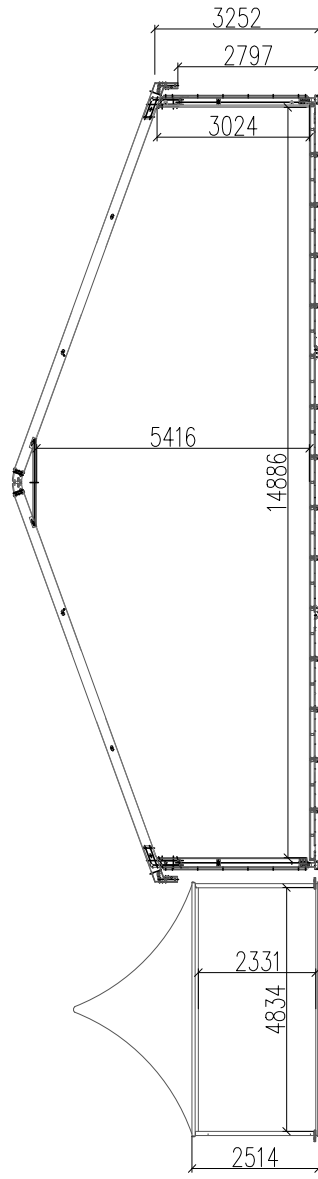

Alu Hall 15_325_5x40

Pyramide 5x5

DE BOER committed to your success www.deboer.com	Description: Expozone A		
	File name: DE131114	Drawing no: 001	Rev:
Client Sustainable Community vzw Project Green Expo Gent Project location Gent, Belgium	WBS: ----	Units: mm	Size: A3
	Contr.no: ----	Scale: 1:150	
	Drawn by: R. Moczyk	Date: 13.11.2013	
	Modified by:	Date: 14.11.2013	