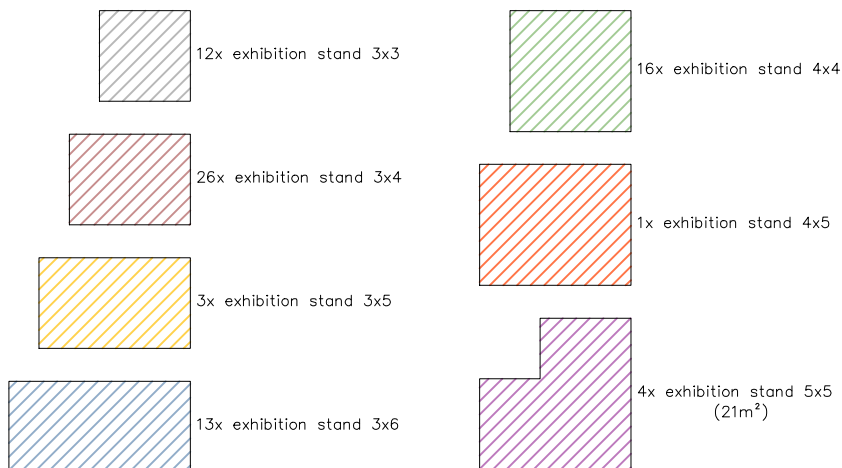

Alu Hall 15_325_5x40

Pyramide 5x5

DE BOER committed to your success www.deboer.com	Description: Expozone A		
	File name: DE131114	Drawing no: 001	Rev:
Client Sustainable Community vzw Project Green Expo Gent Project location Gent, Belgium	WBS: ----	Units: mm	Size: A3
	Contr.no: ----	Scale: 1:150	
	Drawn by: R. Moczyk	Date: 13.11.2013	
	Modified by:	Date: 14.11.2013	