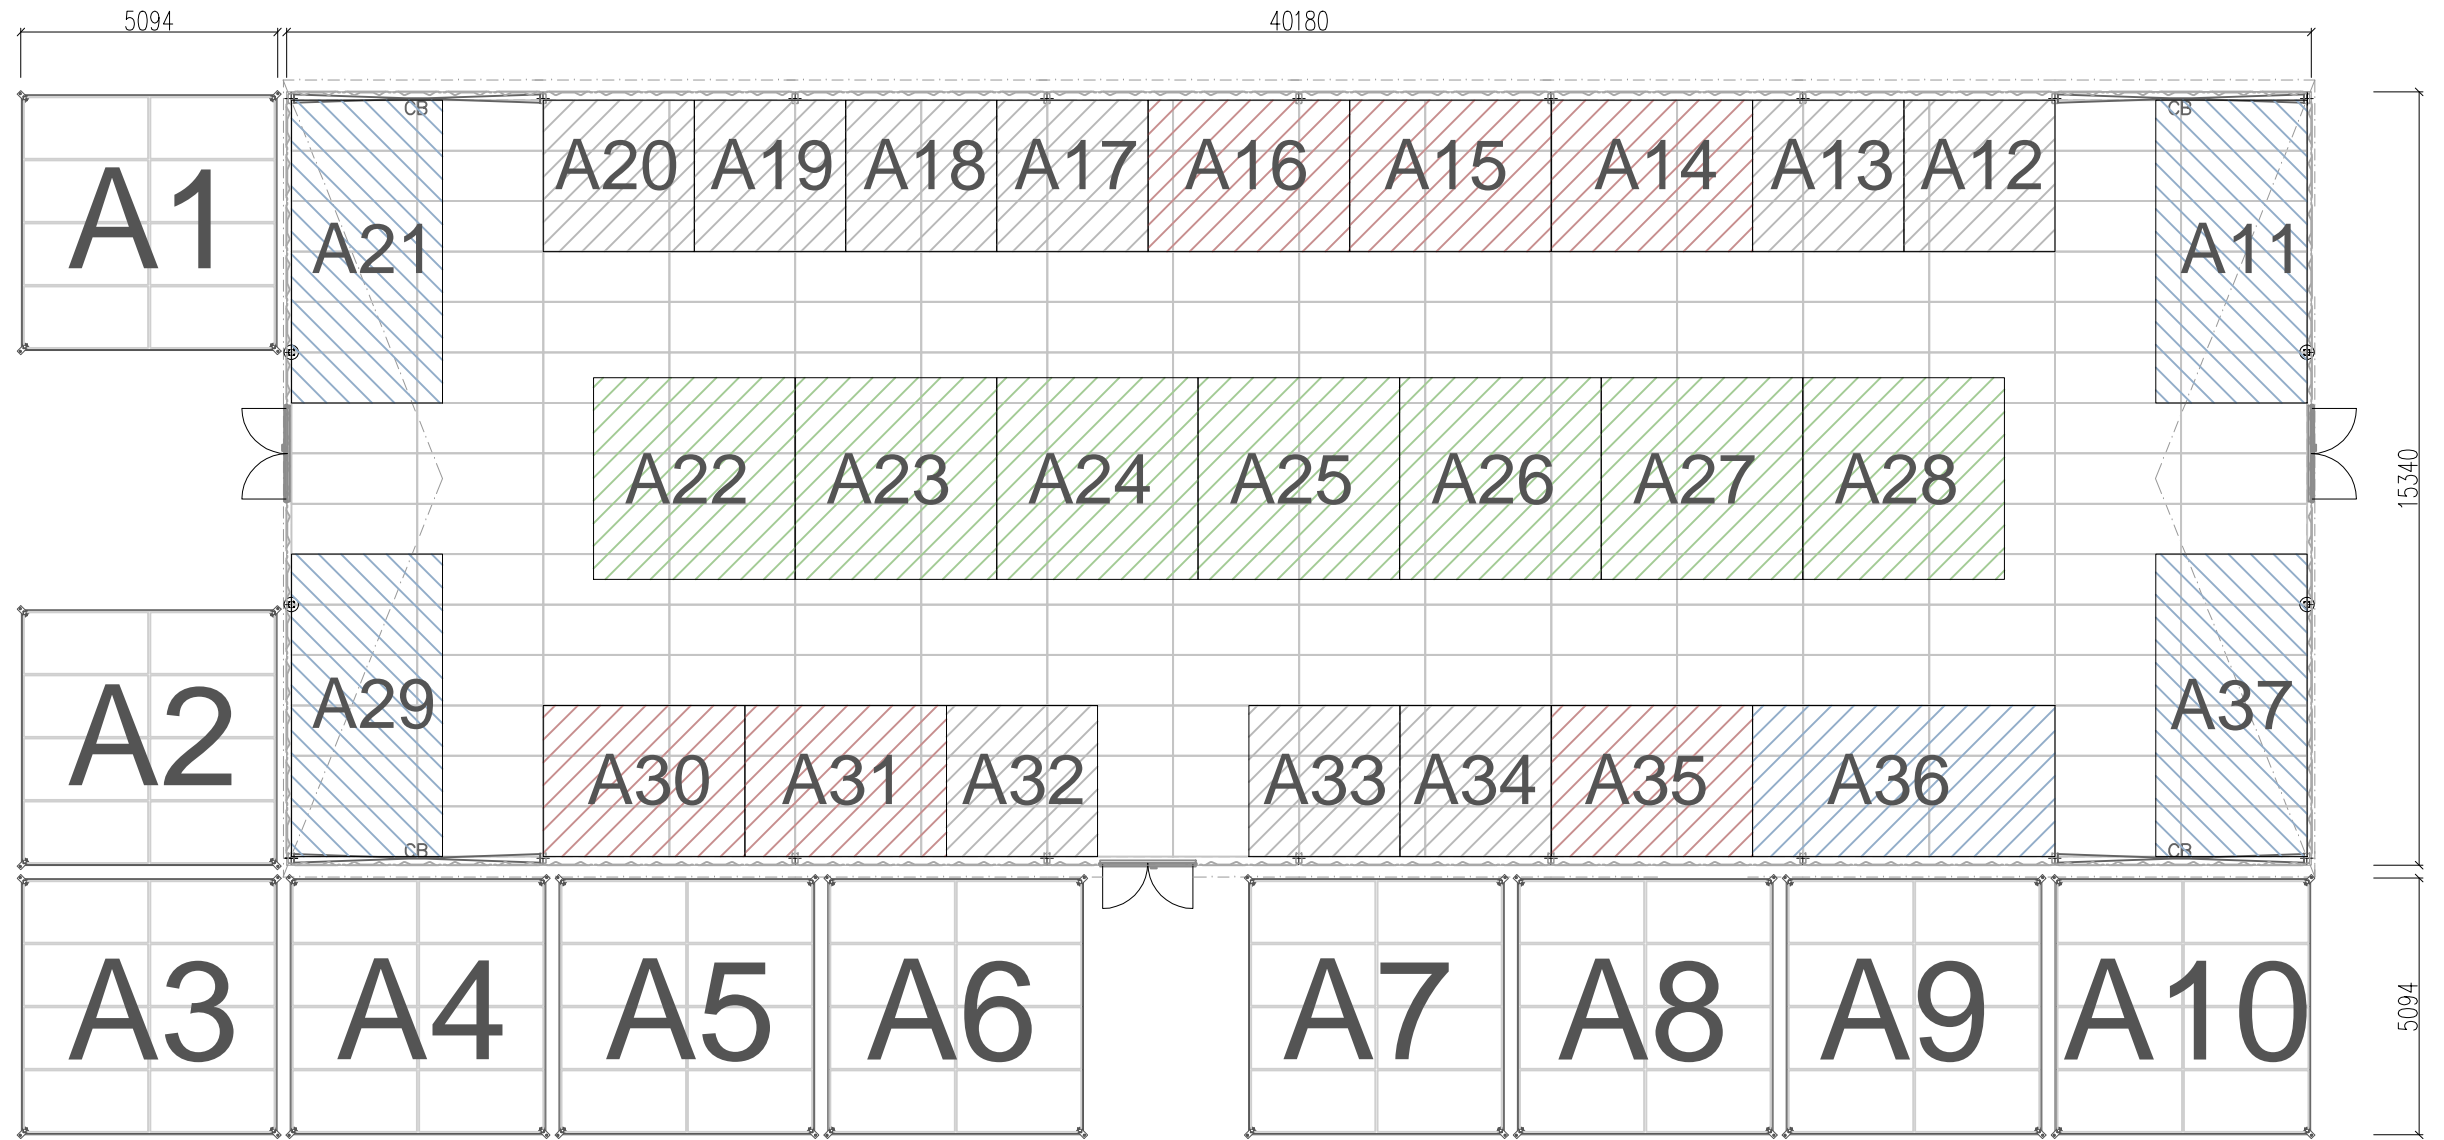

Alu Hall 15_325_5x40

Pyramide 5x5

DE BOER committed to your success www.deboer.com	Description: Expozone A		
	File name: DE131114	Drawing no: 001	Rev:
Client Sustainable Community vzw Project Green Expo Gent Project location Gent, Belgium	WBS: ----	Units: mm	Size: A3
	Contr.no: ----	Scale: 1:150	
	Drawn by: R. Moczyk	Date: 13.11.2013	
	Modified by:	Date: 14.11.2013	