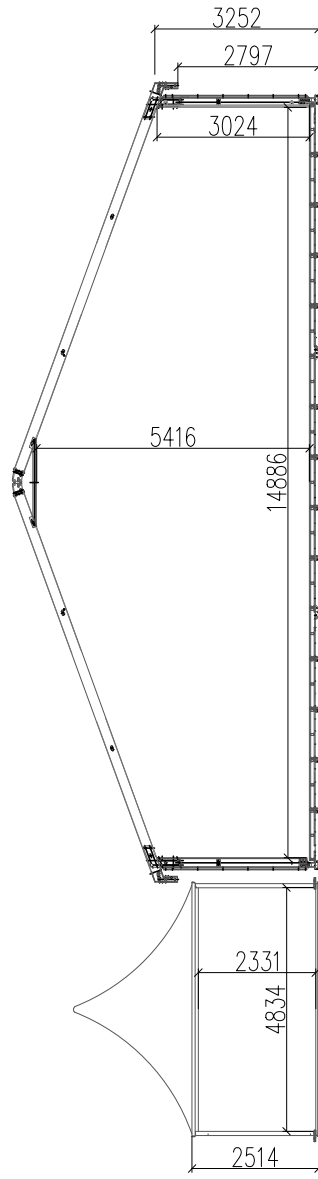

Alu Hall 15_325_5x40

Pyramide 5x5

DE BOER committed to your success www.deboer.com	Description: Expozone A		
	File name: DE131114	Drawing no: 001	Rev:
Client Sustainable Community vzw	WBS: ----	Units: mm	Size: A3
Project Green Expo Gent	Contr.no: ----	Scale: 1:150	
Project location Gent, Belgium	Drawn by: R. Moczyk	Date: 13.11.2013	
	Modified by:	Date: 14.11.2013	