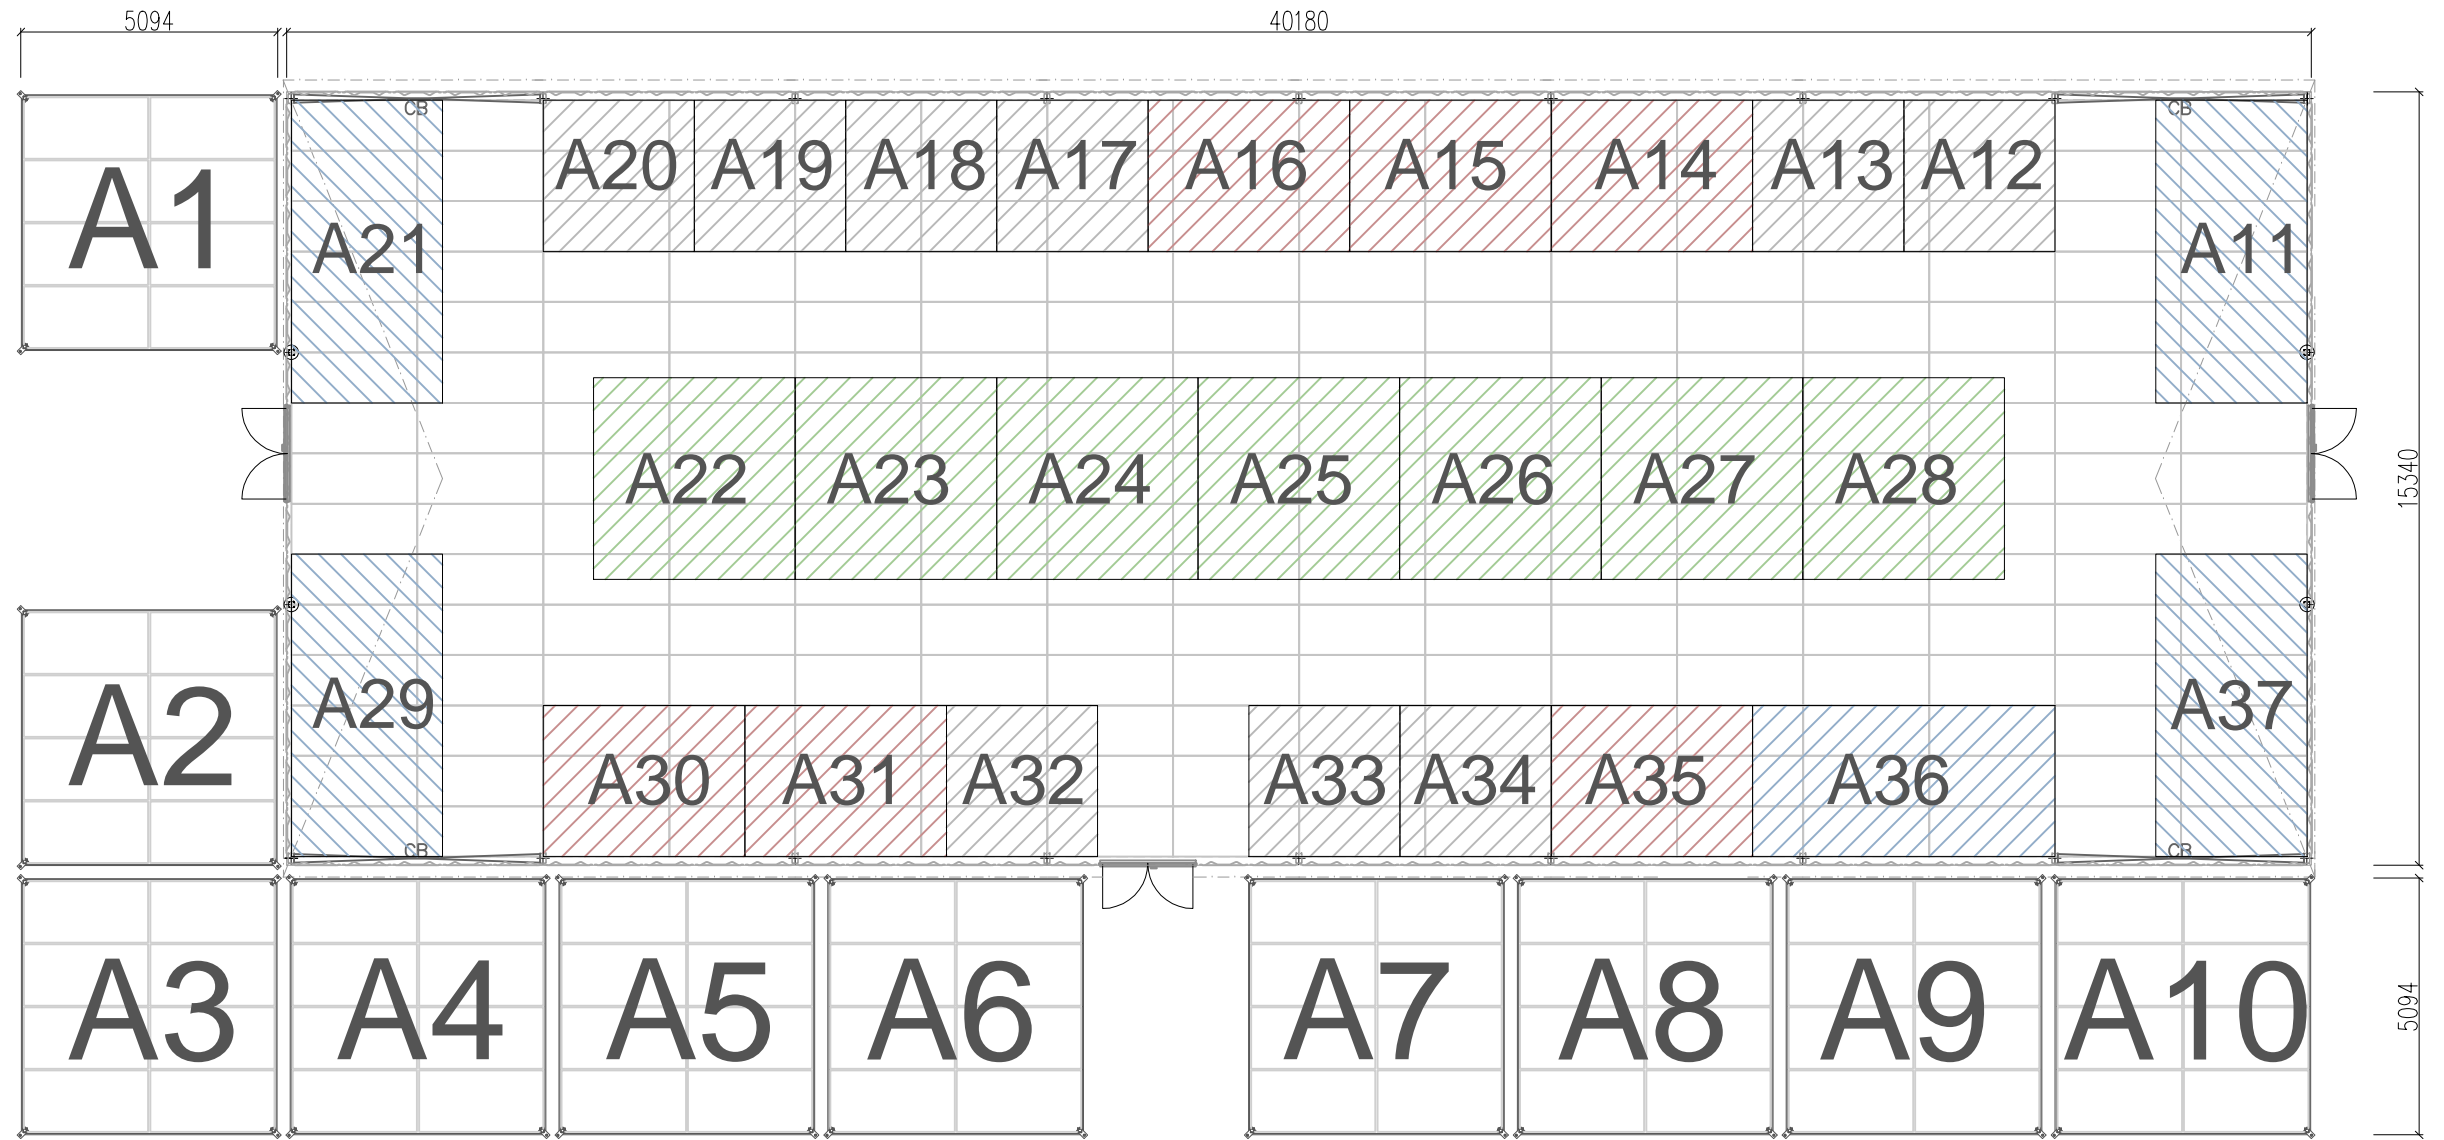

Alu Hall 15_325_5x40

Pyramide 5x5

DE BOER committed to your success www.deboer.com	Description: Expozone A		
	File name: DE131114	Drawing no: 001	Rev:
Client Sustainable Community vzw	WBS: ----	Units: mm	Size: A3
Project Green Expo Gent	Contr.no: ----	Scale: 1:150	
Project location Gent, Belgium	Drawn by: R. Moczyk	Date: 13.11.2013	
	Modified by:	Date: 14.11.2013	