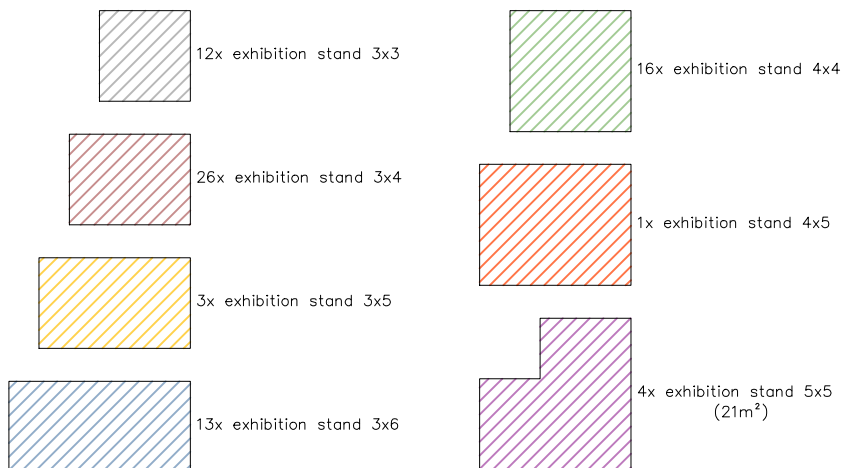

Alu Hall 15_325_5x40

Pyramide 5x5

DE BOER committed to your success www.deboer.com	Description: Expozone A		
	File name: DE131114	Drawing no: 001	Rev:
Client Sustainable Community vzw	WBS: ----	Units: mm	Size: A3
Project Green Expo Gent	Contr.no: ----	Scale: 1:150	
Project location Gent, Belgium	Drawn by: R. Moczyk	Date: 13.11.2013	
	Modified by:	Date: 14.11.2013	