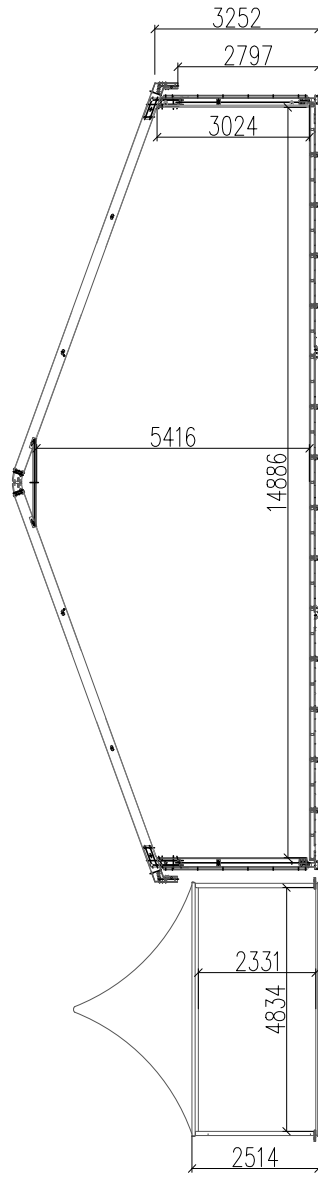

Alu Hall 15_325_5x40

Pyramide 5x5

DE BOER committed to your success www.deboer.com	Description: Expozone C		
	File name: DE131114	Drawing no: 003	Rev:
Client Sustainable Community vzw	WBS: ----	Units: mm	Size: A3
Project Green Expo Gent	Contr.no: ----	Scale: 1:150	
Project location Gent, Belgium	Drawn by: R. Moczyk	Date: 13.11.2013	
	Modified by:	Date: 14.11.2013	