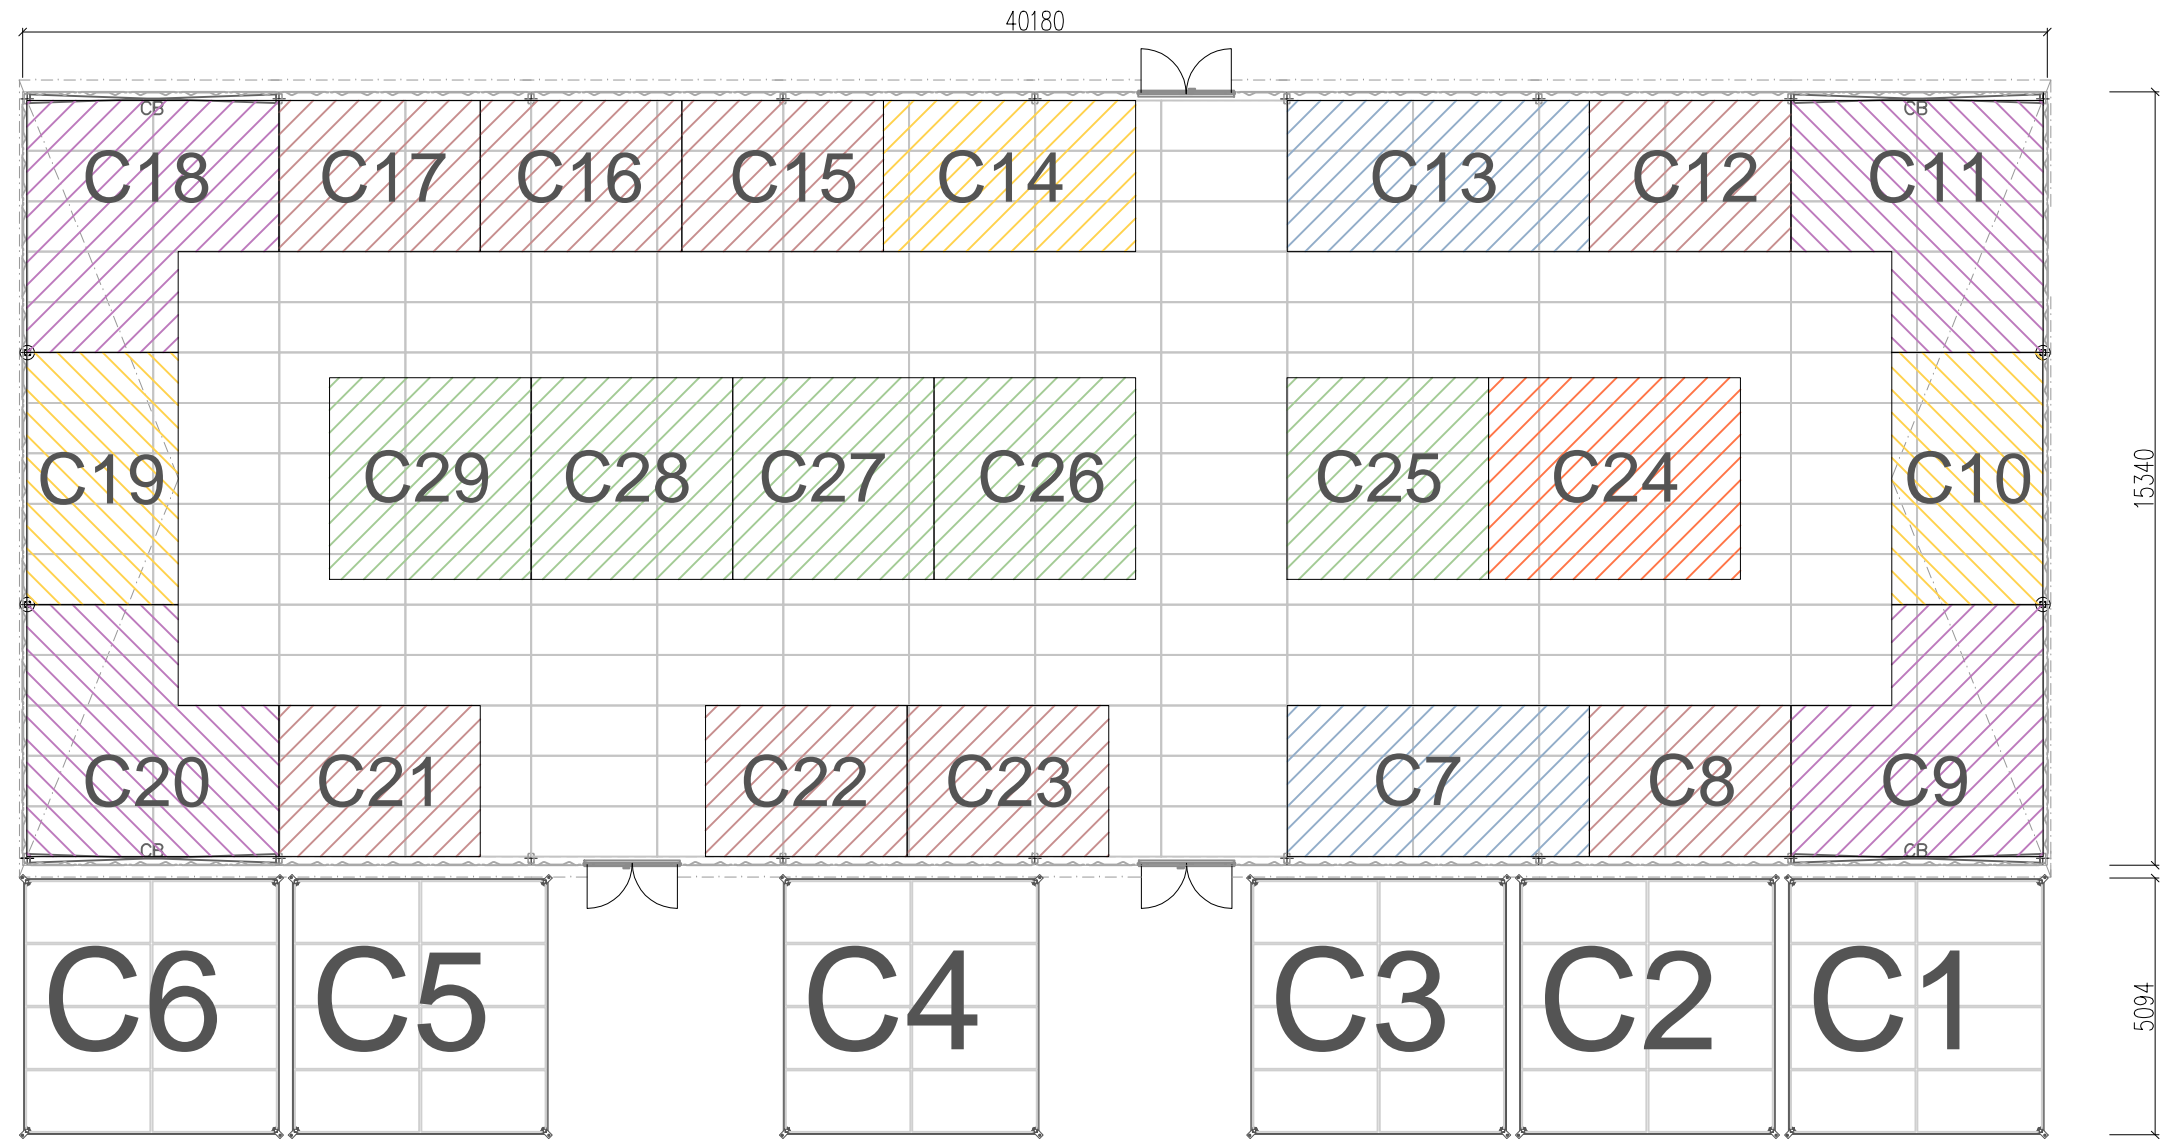

Alu Hall 15_325_5x40

Pyramide 5x5

DE BOER committed to your success www.deboer.com	Description: Expozone C		
	File name: DE131114	Drawing no: 003	Rev:
Client Sustainable Community vzw	WBS: ----	Units: mm	Size: A3
Project Green Expo Gent	Contr.no: ----	Scale: 1:150	
Project location Gent, Belgium	Drawn by: R. Moczyk	Date: 13.11.2013	
	Modified by:	Date: 14.11.2013	