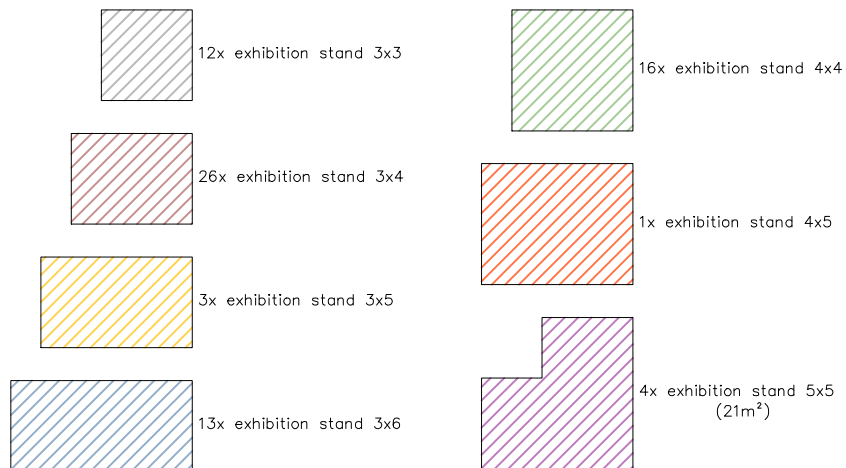

Alu Hall 15_325_5x40

Pyramide 5x5

DE BOER committed to your success www.deboer.com	Description: Expozone C		
	File name: DE131114	Drawing no: 003	Rev:
Client Sustainable Community vzw	WBS: ----	Units: mm	Size: A3
Project Green Expo Gent	Contr.no: ----	Scale: 1:150	
Project location Gent, Belgium	Drawn by: R. Moczyk	Date: 13.11.2013	
	Modified by:	Date: 14.11.2013	