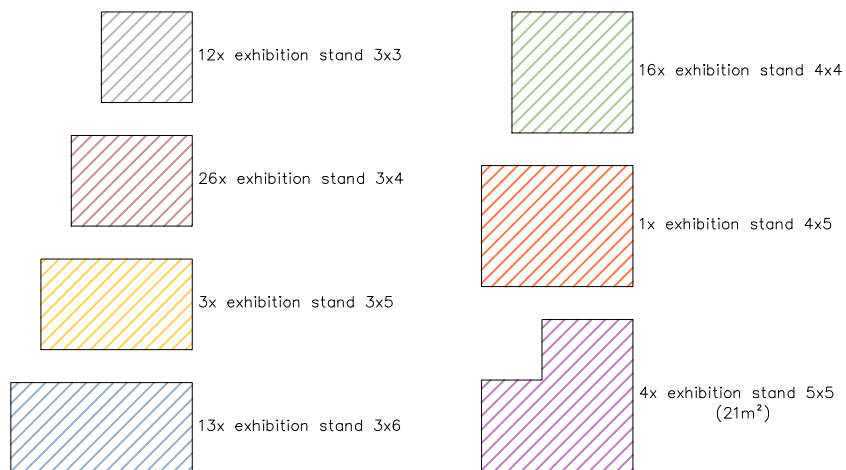

Pyramide 5x5

Alu Hall 15\_325\_5x40

<b>DE BOER</b> committed to your success <a href="http://www.deboer.com">www.deboer.com</a>	Description: Expozone B		
	File name: DE131114	Drawing no: 002	Rev:
Client Sustainable Community vzw	WBS: ----	Units: mm	Size: A3
Project Green Expo Gent	Contr.no: ----	Scale: 1:150	
Project location Gent, Belgium	Drawn by: R. Moczyk	Date: 13.11.2013	
	Modified by:	Date: 14.11.2013	