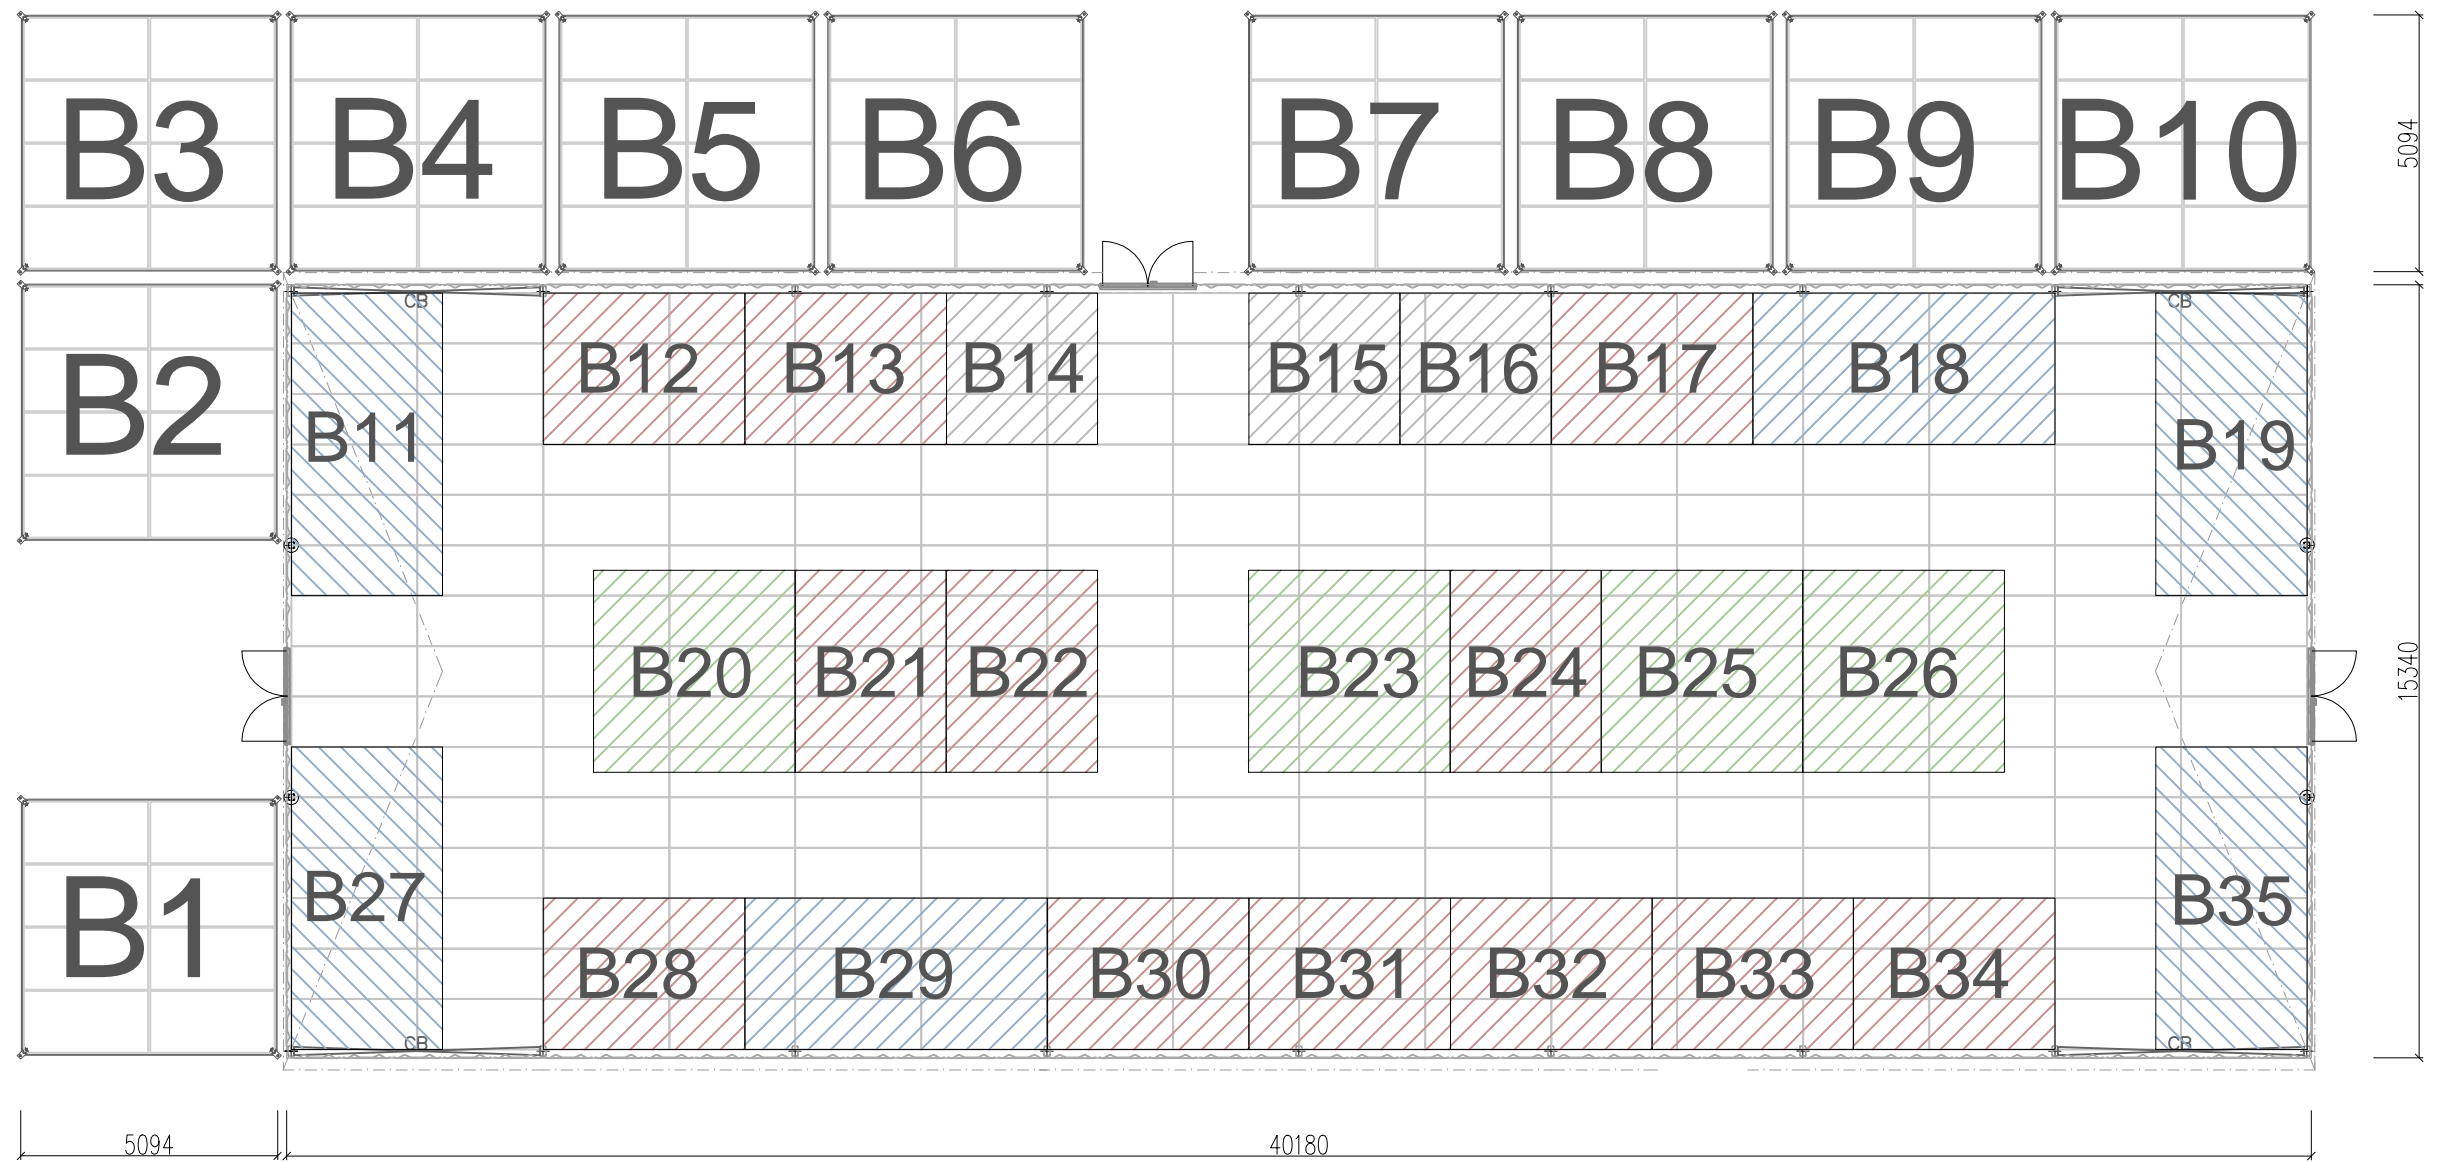

Pyramide 5x5

Alu Hall 15\_325\_5x40

<b>DE BOER</b> committed to your success <a href="http://www.deboer.com">www.deboer.com</a>	Description: Expozone B		
	File name: DE131114	Drawing no: 002	Rev:
Client Sustainable Community vzw	WBS: ----	Units: mm	Size: A3
Project Green Expo Gent	Contr.no: ----	Scale: 1:150	
Project location Gent, Belgium	Drawn by: R. Moczyk	Date: 13.11.2013	
	Modified by:	Date: 14.11.2013	