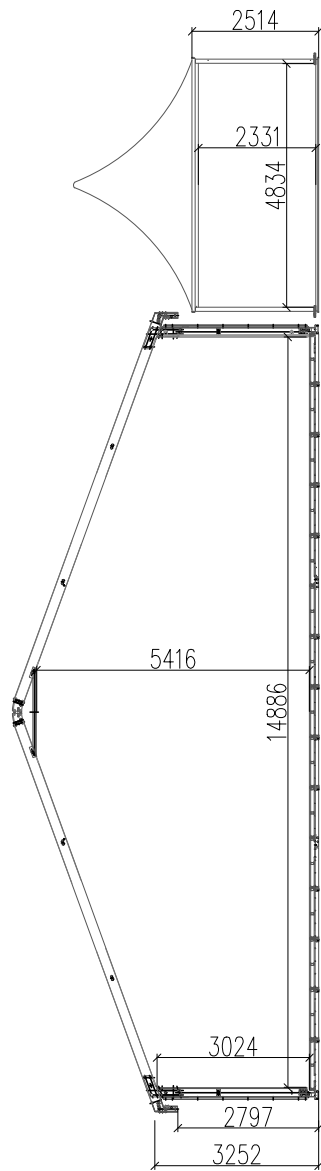

Pyramide 5x5

Alu Hall 15\_325\_5x40

<b>DE BOER</b> committed to your success <a href="http://www.deboer.com">www.deboer.com</a>	Description: Expozone B		
	File name: DE131114	Drawing no: 002	Rev:
Client Sustainable Community vzw	WBS: ----	Units: mm	Size: A3
Project Green Expo Gent	Contr.no: ----	Scale: 1:150	
Project location Gent, Belgium	Drawn by: R. Moczyk	Date: 13.11.2013	
	Modified by:	Date: 14.11.2013	